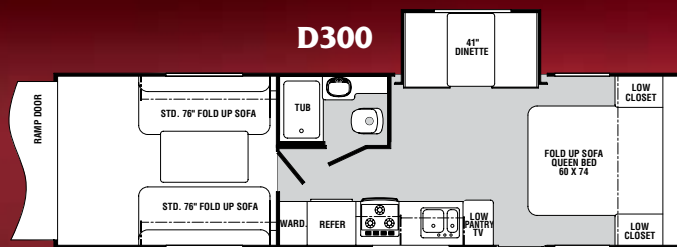

TOY HAULERS

D300

STANDARDS & OPTIONS

D291 and D300

Standards

- Laminated 1-1/2" Steel Tube Ramp, Reinforced with 3/8" Plywood Decking
- Gas and Oil Resistant Flooring Glued to the Plywood Decking
- Ramp has Spring Assisted Lift for Easy Opening
- Dexter Axle - Independent Suspension with 5 Year Warranty
- Frame in Garage Area is Reinforced with 24" on Center Steel Cross Members
- Laminated Garage Floor is Reinforced with 16" on

- Center Aluminum Studs
- 2" Laminated Sidewalls Reinforced at Belt-Rail in Garage Area
- 2" Laminated Roof Reinforced in Garage Area
- Rain Cap at Ramp Opening
- Lights at Ramp Area
- 12" Electric Brakes
- Windows in the Garage Area
- Cabinets in Garage Area for Added Storage
- Mini-Blinds
- Stab Jacks (4)
- Skylight In Bath
- Systems Monitor Panel
- Tinted Windows

- Sleek Exterior Graphics Package
- Look of Luxury at an Affordable Price
- Accordion Doors Between Cargo & Sleeping Area
- Partition Wall (CSA)
- Fold-Up Sofas (2)

Options

- Retractable Screen Door
- 13.5 BTU A/C
- Awning
- AM/FM/CD Player
- Fuel Station
- Microwave
- Oven
- RVQ Grill
- Sink Cover
- Chrome Trim Rings with Cap
- Stove Cover
- Spare Tire with Cover
- Safety Glass
- TV Antenna
- Outside Shower
- DSI Water Heater
- 2-Door Refrigerator
- Tub Surround
- Ladder (Side Mount)
- Fantastic Fan™
- Double Entry Step
- Utility Storage Rack (Travel Trailers Only)

D3360

Standards

- 1-1/2" Steel Tube Ramp Door with 5/8" Plywood Decking
- Spring Assisted Ramp Door
- 2 Exterior Lights at Loading Door
- Fluorescent Lighting in Garage Area
- Enclosed, Insulated, Heated Fresh Water Tank
- Advantech 3/4" Performmax 500 Floor (In Garage Area Only)
- TPO—Gas and Oil Resistant Rubber Glued to Ramp