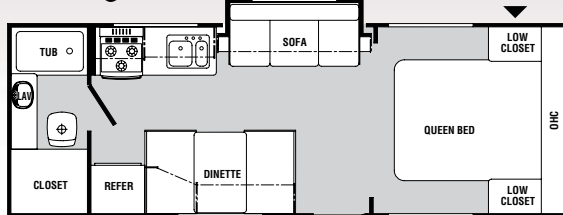

Travel Trailers

Fifth Wheel

D26QBS