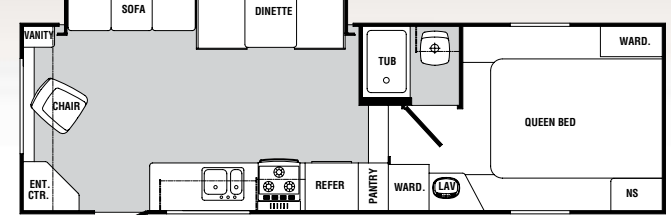

TRAVEL TRAILERS & FIFTH WHEELS

Experience the fun with Dodge Themed Recreational Vehicles. Available in travel trailer, fifth wheel, and toy hauler models, these units offer well-designed floor plans, convenient features, and sturdy construction that make the joys of family camping even better. The long list of standard features is enhanced with popular options to ensure you get the very best in value and satisfaction.

Travel Trailers

Fifth Wheel

D526RL