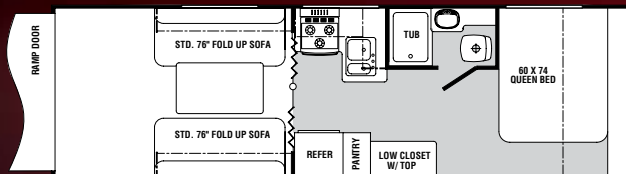

TOY HAULERS

D291